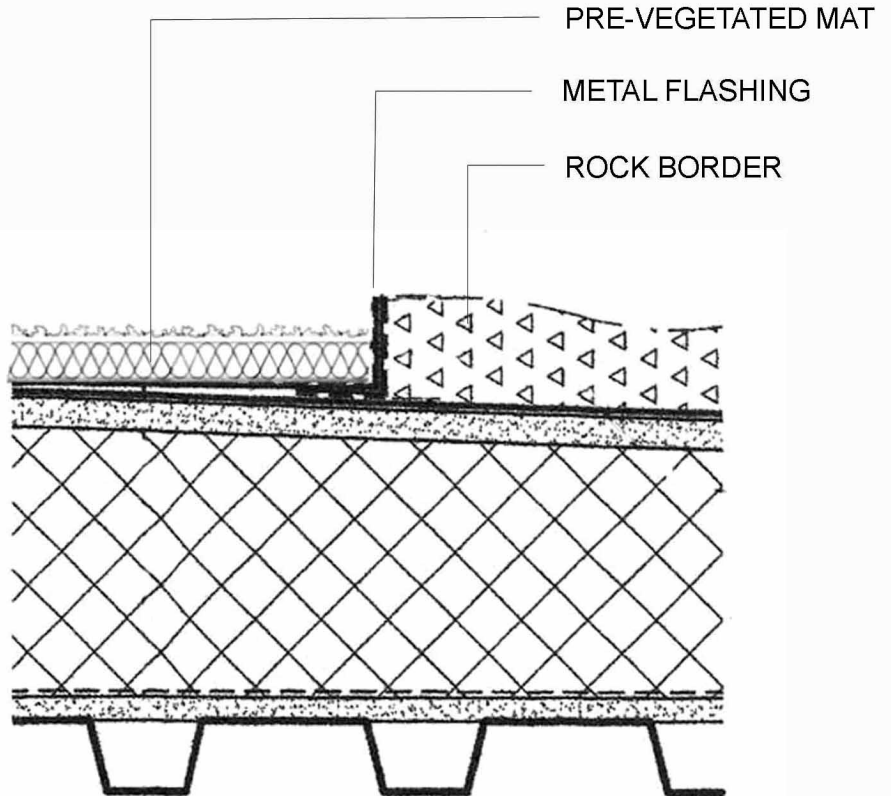

Archiphyte, llc

1734 Lost Mountain Road
Sequim, WA 98382

SCALE: 3" = 1'- 0"

PRE-VEGETATED MAT AT ROCK BORDER TRANSITION