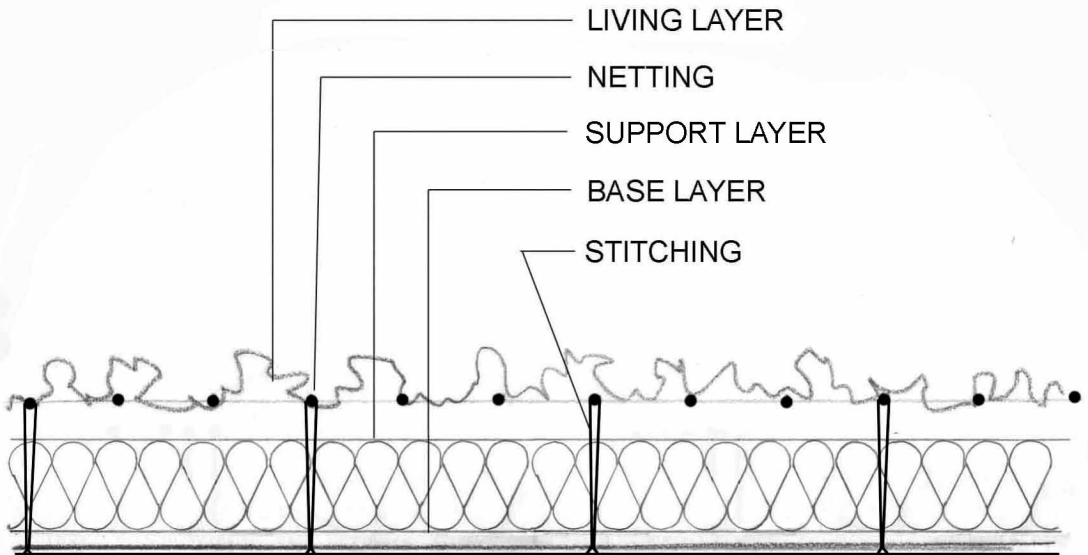

Archiphyte, llc

1734 Lost Mountain Road
Sequim, WA 98382

FULL SCALE

PRE-VEGETATED MAT PROFILE