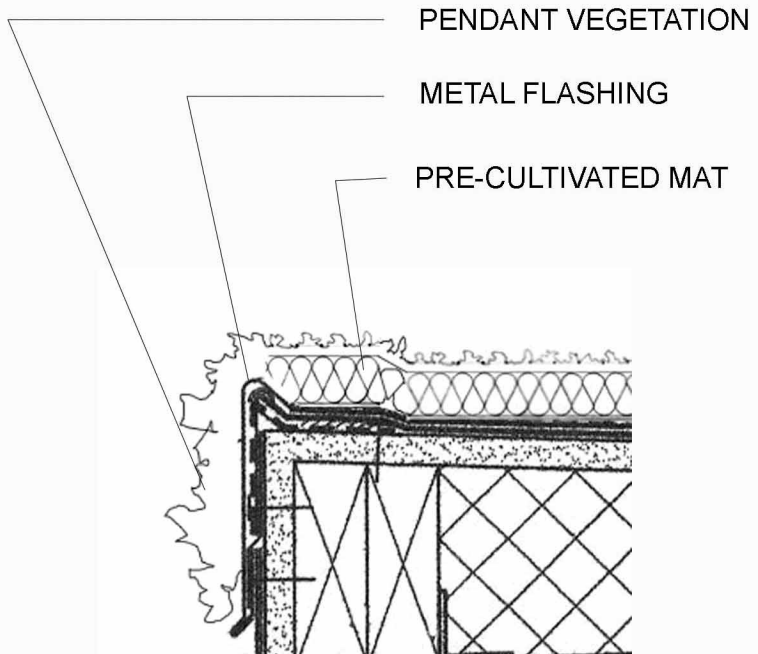

Archiphyte, llc

1734 Lost Mountain Road
Sequim, WA 98382

SCALE: 3" = 1'- 0"

PRE-VEGETATED MAT AT FASCIA