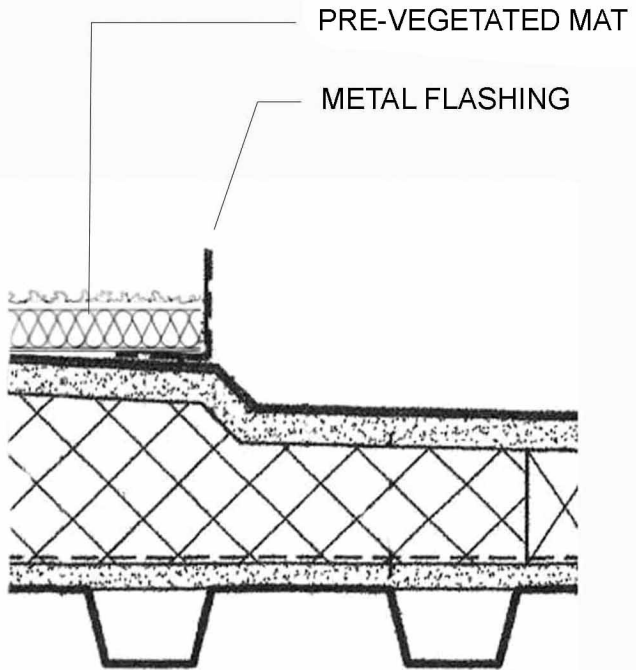

Archiphyte, llc

1734 Lost Mountain Road
Sequim, WA 98382

PRE-VEGETATED MAT

METAL FLASHING

SCALE: 3" = 1'-0"

PRE-VEGETATED MAT AT ROOF DRAIN